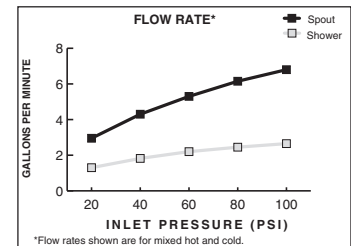

ROUGH-IN DIAGRAM
SHOWN ON
REVERSE SIDE